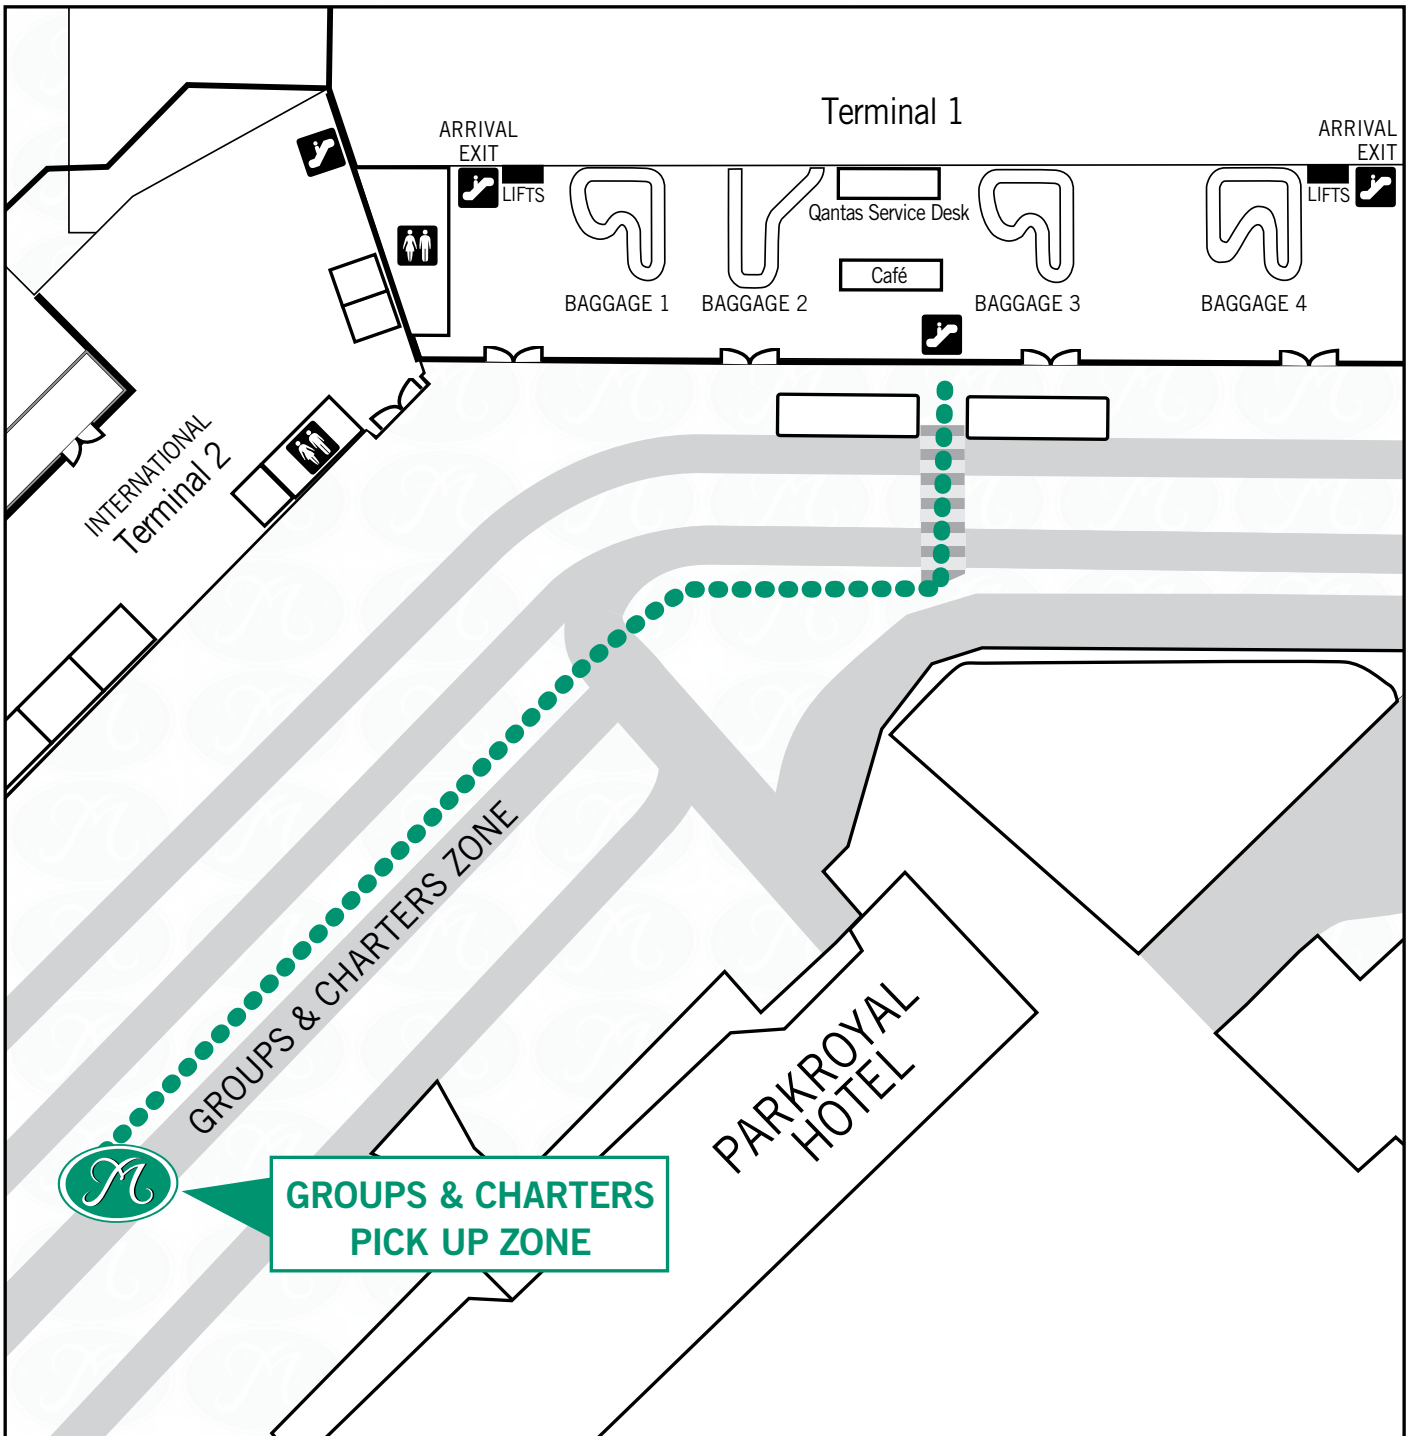

Groups & Charters Pick-Up Zone

Terminal 1
Melbourne Airport

FOR 24/7 ASSISTANCE PLEASE CALL
MURRAYS CUSTOMER HOTLINE
1300 MURRAYS OR 1300 687729

Please note: Due to Melbourne Airport Security restrictions, drivers of large vehicles are NOT PERMITTED to leave their vehicles unattended at any time.