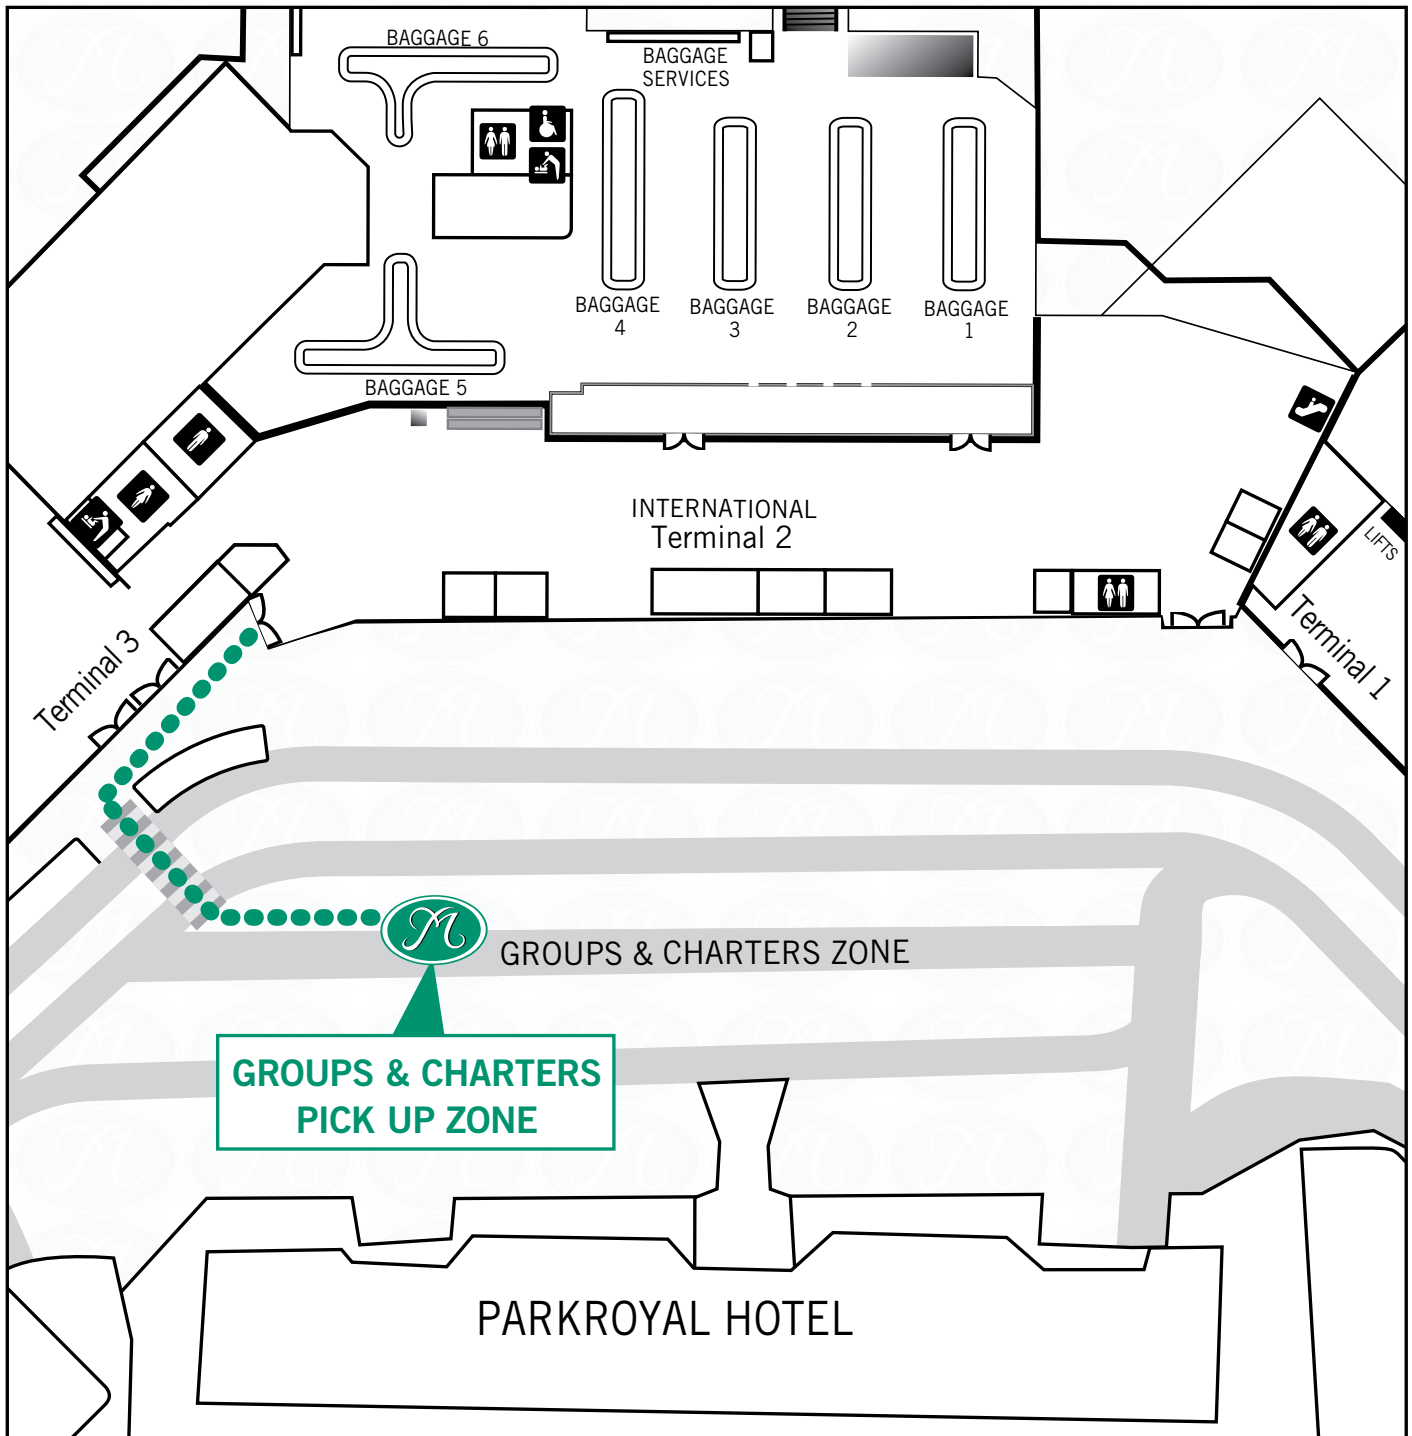

Groups & Charters Pick-Up Zone

Terminal 2
Melbourne Airport

MURRAYS
COACHES • BUSES • LIMOUSINES

FOR 24/7 ASSISTANCE PLEASE CALL
MURRAYS CUSTOMER HOTLINE
1300 MURRAYS OR 1300 687729

Please note: Due to Melbourne Airport Security restrictions, drivers of large vehicles are NOT PERMITTED to leave their vehicles unattended at any time.